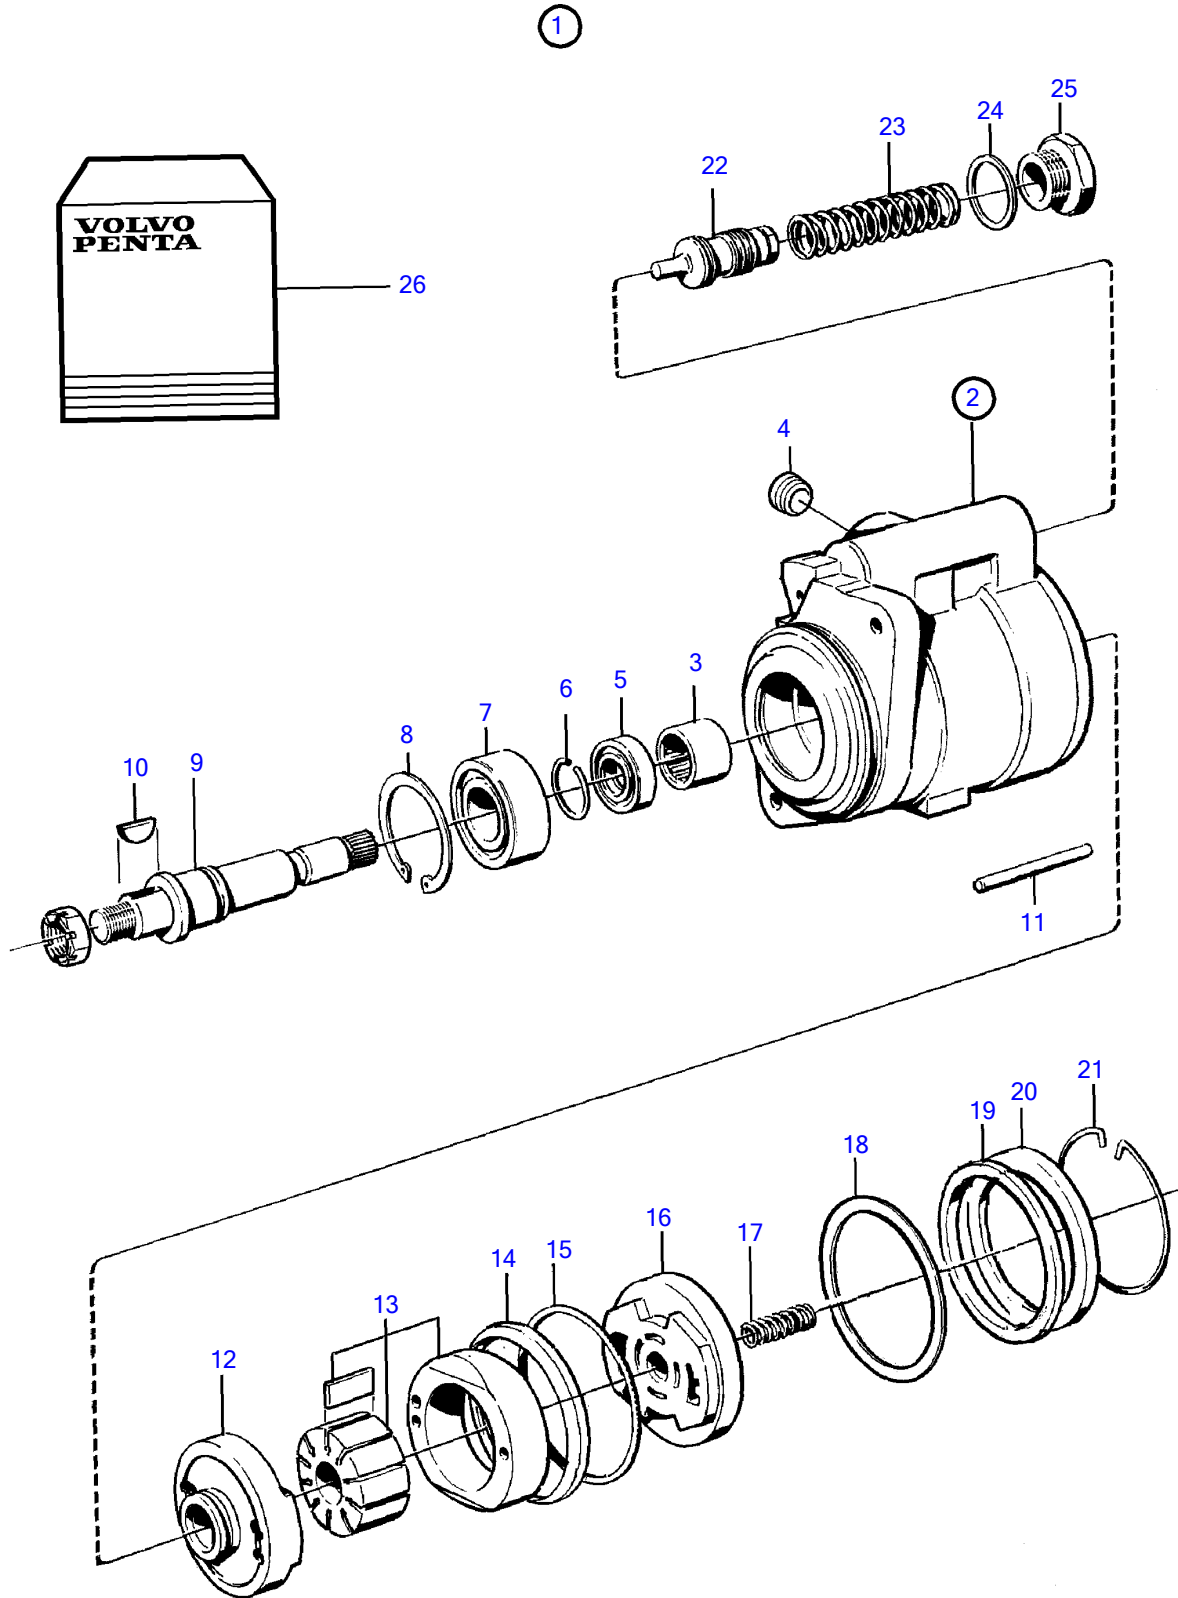

TAMD74A, TAMD74A-A, TAMD74A-B, TAMD74C-A, TAMD74C-B, TAMD74L-A, TAMD74L-B, TAMD74P-A, TAMD74P-B, TAMD75P-A

TAMD74A, TAMD74A-A, TAMD74A-B, TAMD74C-A, TAMD74C-B, TAMD74L-A, TAMD74L-B, TAMD74P-A, TAMD74P-B, TAMD75P-A

REF	PART NO.	QTY	DESCRIPTION	NOTES
1	1589925	1	Pump	
2		1	• Housing	
3	183582	1	• • Needle bearing	
4		1	• • Plug	
5		1	• Sealing ring	Included in gasket kit.
6		2	• Lock ring	Included in small parts kit.
7	3825779	1	• Ball bearing	
8		1	• Lock ring	Included in small parts kit.
9	1695592	1	• Shaft	
10	1505357	1	• Woodruff key	Included in small parts kit.
11		1	• Pin	
12		1	• Plate	
13		1	• Rotor kit	
14		1	• Support ring	Included in gasket kit.
15		1	• O-ring	Included in gasket kit.
16		1	• Plate	
17		1	• Spring	Included in small parts kit.
18		1	• O-ring	
19		1	• Support ring	Included in gasket kit.
20		1	• Lock	
21		1	• Lock ring	Included in small parts kit.
22		1	• Piston	
23	(681428)	1	• Spring	Obsolete part
24	(681430)	1	• Gasket	Included in small parts kit., Obsolete part
25	(681429)	1	• Plug	Obsolete part
26	271561	1	Gasket kit	
	276174	1	Small parts kit	